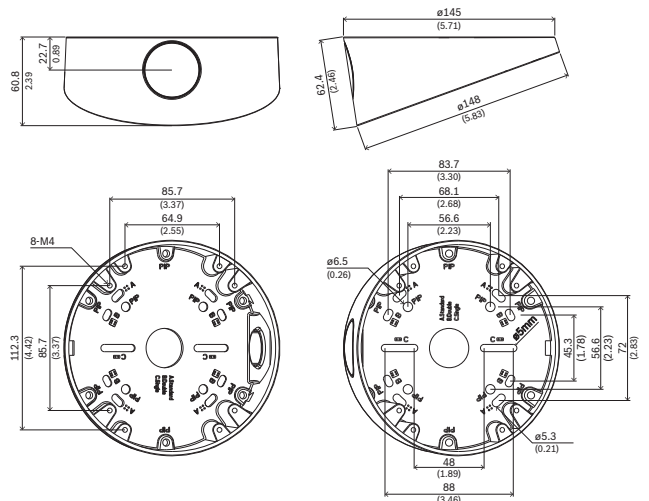

Certifications and approvals

Environmental	
Salt mist	IEC60068-2-52
Vibration	NEMA TS2

- ▶ 20 degree tilt mount for angled camera positioning typical for wall installations
- ▶ Perfect for 180 degree panoramic views for wall installations with the FLEXIDOME panoramic 5100i IR family
- ▶ Weather resistant finish to maintain cosmetic appearance

Environmental

Shock	IEC60068-2-27
Impact	IK10

Installation/configuration notes

Dimensions in mm (inch)

Parts included

Quantity	Component
1	Tilt mount
4	M4 x 15 mm T20 screw
4	M6 x 12 mm T20 screw

Quantity	Component
1	Quick installation guide

Technical specifications

Mechanical

Dimension (Ø x H) (mm)	148 mm x 61 mm
Dimension (Ø x H) (in)	5.80 in x 2.40 in
Tilt angle	20°
Weight (g)	350 g
Weight (lb)	0.77 lb
Color in RAL	RAL 9003 Signal white
Material	Aluminum

Ordering information

NDA-5080-TM Tilt mount 20-deg, 148mm

Tilt mount (20°) for FLEXIDOME IP 4000i / 5000i (IR) and FLEXIDOME panoramic 5100i IR camera families
Order number **NDA-5080-TM | F.01U.389.606**